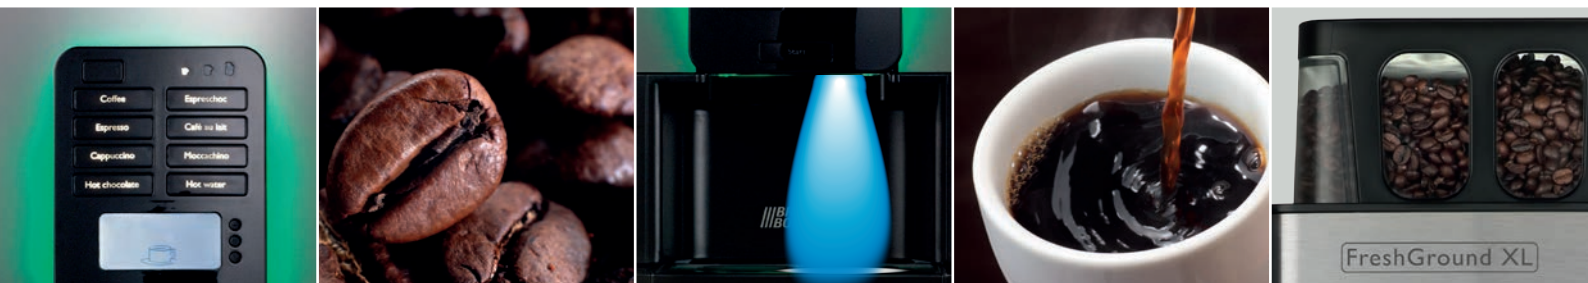

**BRAVILOR
BONAMAT**

FRESH BREW

***FreshOne
FreshMore
FreshGround***

The taste of quality worldwide

BRAVILOR BONAMAT

You can taste the quality

The professional fresh brew series of Bravilor Bonamat brews coffee from ground coffee or coffee beans, depending on which machine you choose. At Bravilor Bonamat our aim is always to ensure you receive a high quality product. Therefore the fresh brew series is made of high-quality materials and is energy efficient; its been given energy rating "A" in accordance with the industry standard EVA-EMP3.0b. The machine is user-friendly and easy to operate. Moreover the design of the fresh brew machine makes it a real eye-catcher; with its sleek stainless steel design and backlit display it's at home in every environment.

■ FreshMore XL

The FreshMore XL is similar to the FreshMore but offers more options for other coffee specialties. Some models have larger canisters for extra storage; other models have multiple canisters for extra ingredients such as ground coffee, decaf coffee, cocoa, sugar and topping. Additionally you can select the required coffee strength, add milk and add sugar to your cup of coffee.

■ FreshGround

The FreshGround is similar to the FreshMore, but every cup of coffee is made with freshly ground coffee beans (bean-to-cup) thanks to the high-quality grinder inside the machine.

This not only increases the *full fresh coffee experience*, but also increases the quality of the beverage as your coffee is made directly with the freshly ground beans.

LED backlight

You can set any colour or choose one of the five pre-set colours. Give your fresh brew machine a personal touch to match any environment!

Cup spotlight

As soon as you select a drink, the machine lights up the spot to place your cup. An indicator lamp tells you when your drink is ready.