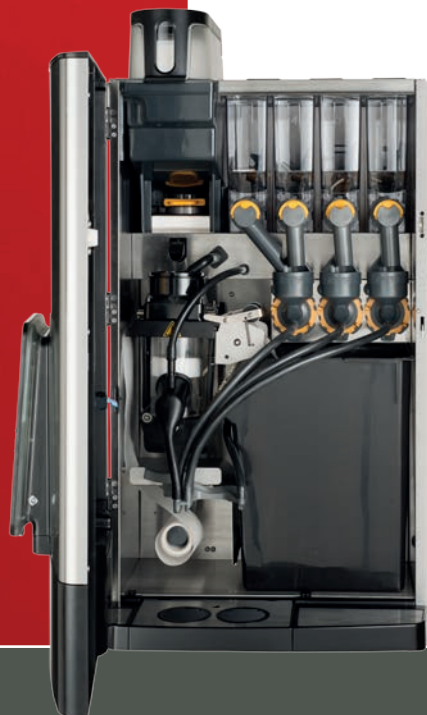

**BRAVILOR
BONAMAT**

FRESH BREW

***FreshOne
FreshMore
FreshGround***

The taste of quality worldwide

BRAVILOR BONAMAT

You can taste the quality

The professional fresh brew series of Bravilor Bonamat brews coffee from ground coffee or coffee beans, depending on which machine you choose. At Bravilor Bonamat our aim is always to ensure you receive a high quality product. Therefore the fresh brew series is made of high-quality materials and is energy efficient; its been given energy rating "A" in accordance with the industry standard EVA-EMP3.0b. The machine is user-friendly and easy to operate. Moreover the design of the fresh brew machine makes it a real eye-catcher; with its sleek stainless steel design and backlit display it's at home in every environment.

Featuring

- Individual drink settings — e.g. you can set the volume (ml) of each beverage.
- Low maintenance services — thanks to the automatic descaling and rinsing programme.
- Unique hot water system — the machine is less sensitive to scaling.
- Smart counters — warn you when the waste bin is full or descaling is necessary, and show you the daily/cumulative use.
- Separate hot water outlet.
- Sliding drip-tray.
- Choice of volume — choose your own size of cup, mug or decanter.

■ FreshOne

The perfect solution for serving cups, mugs and decanters of black coffee at the push of a button. This machine features only a single large canister for ground coffee. It also has a separate hot water outlet for tea. With its choice of Mild, Regular, Strong and Extra Strong the FreshOne satisfies everyone's personal taste in coffee.

■ FreshOne G

The FreshOne G is similar to the FreshOne, but features a single large canister for coffee beans. The FreshOne G has a high-quality grinder ensuring that each cup of coffee is prepared using freshly ground beans, thereby improving the quality and freshness of your cup of coffee.